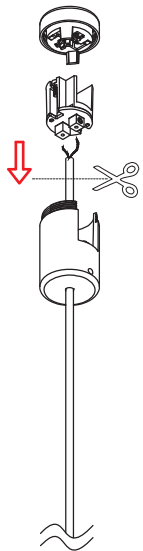

RAIL SPHERE PENDANT 4W

Installation Manual

1

Attention
Switch off the main power.

2

3

4

5