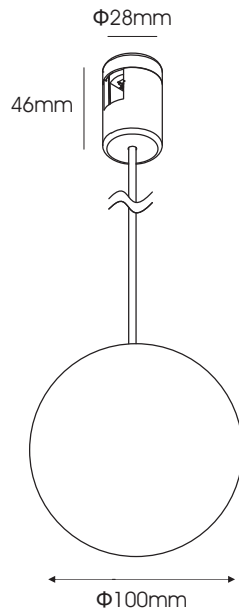

RAIL SPHERE PENDANT 4W

Installation Manual

1

Attention
Switch off the main power.

2

3

4

5