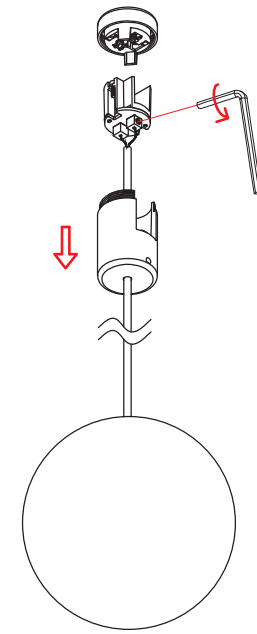

RAIL SPHERE PENDANT 4W

Installation Manual

1

Attention
Switch off the main power.

2

3

4

5