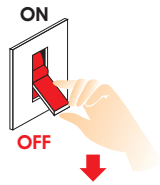

RAIL SPHERE PENDANT 4W

Installation Manual

1

Attention
Switch off the main power.

2

3

4

5