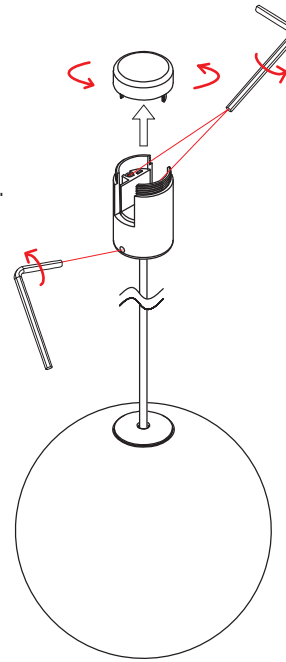

RAIL SPHERE PENDANT 4W

Installation Manual

1

Attention
Switch off the main power.

2

3

4

5